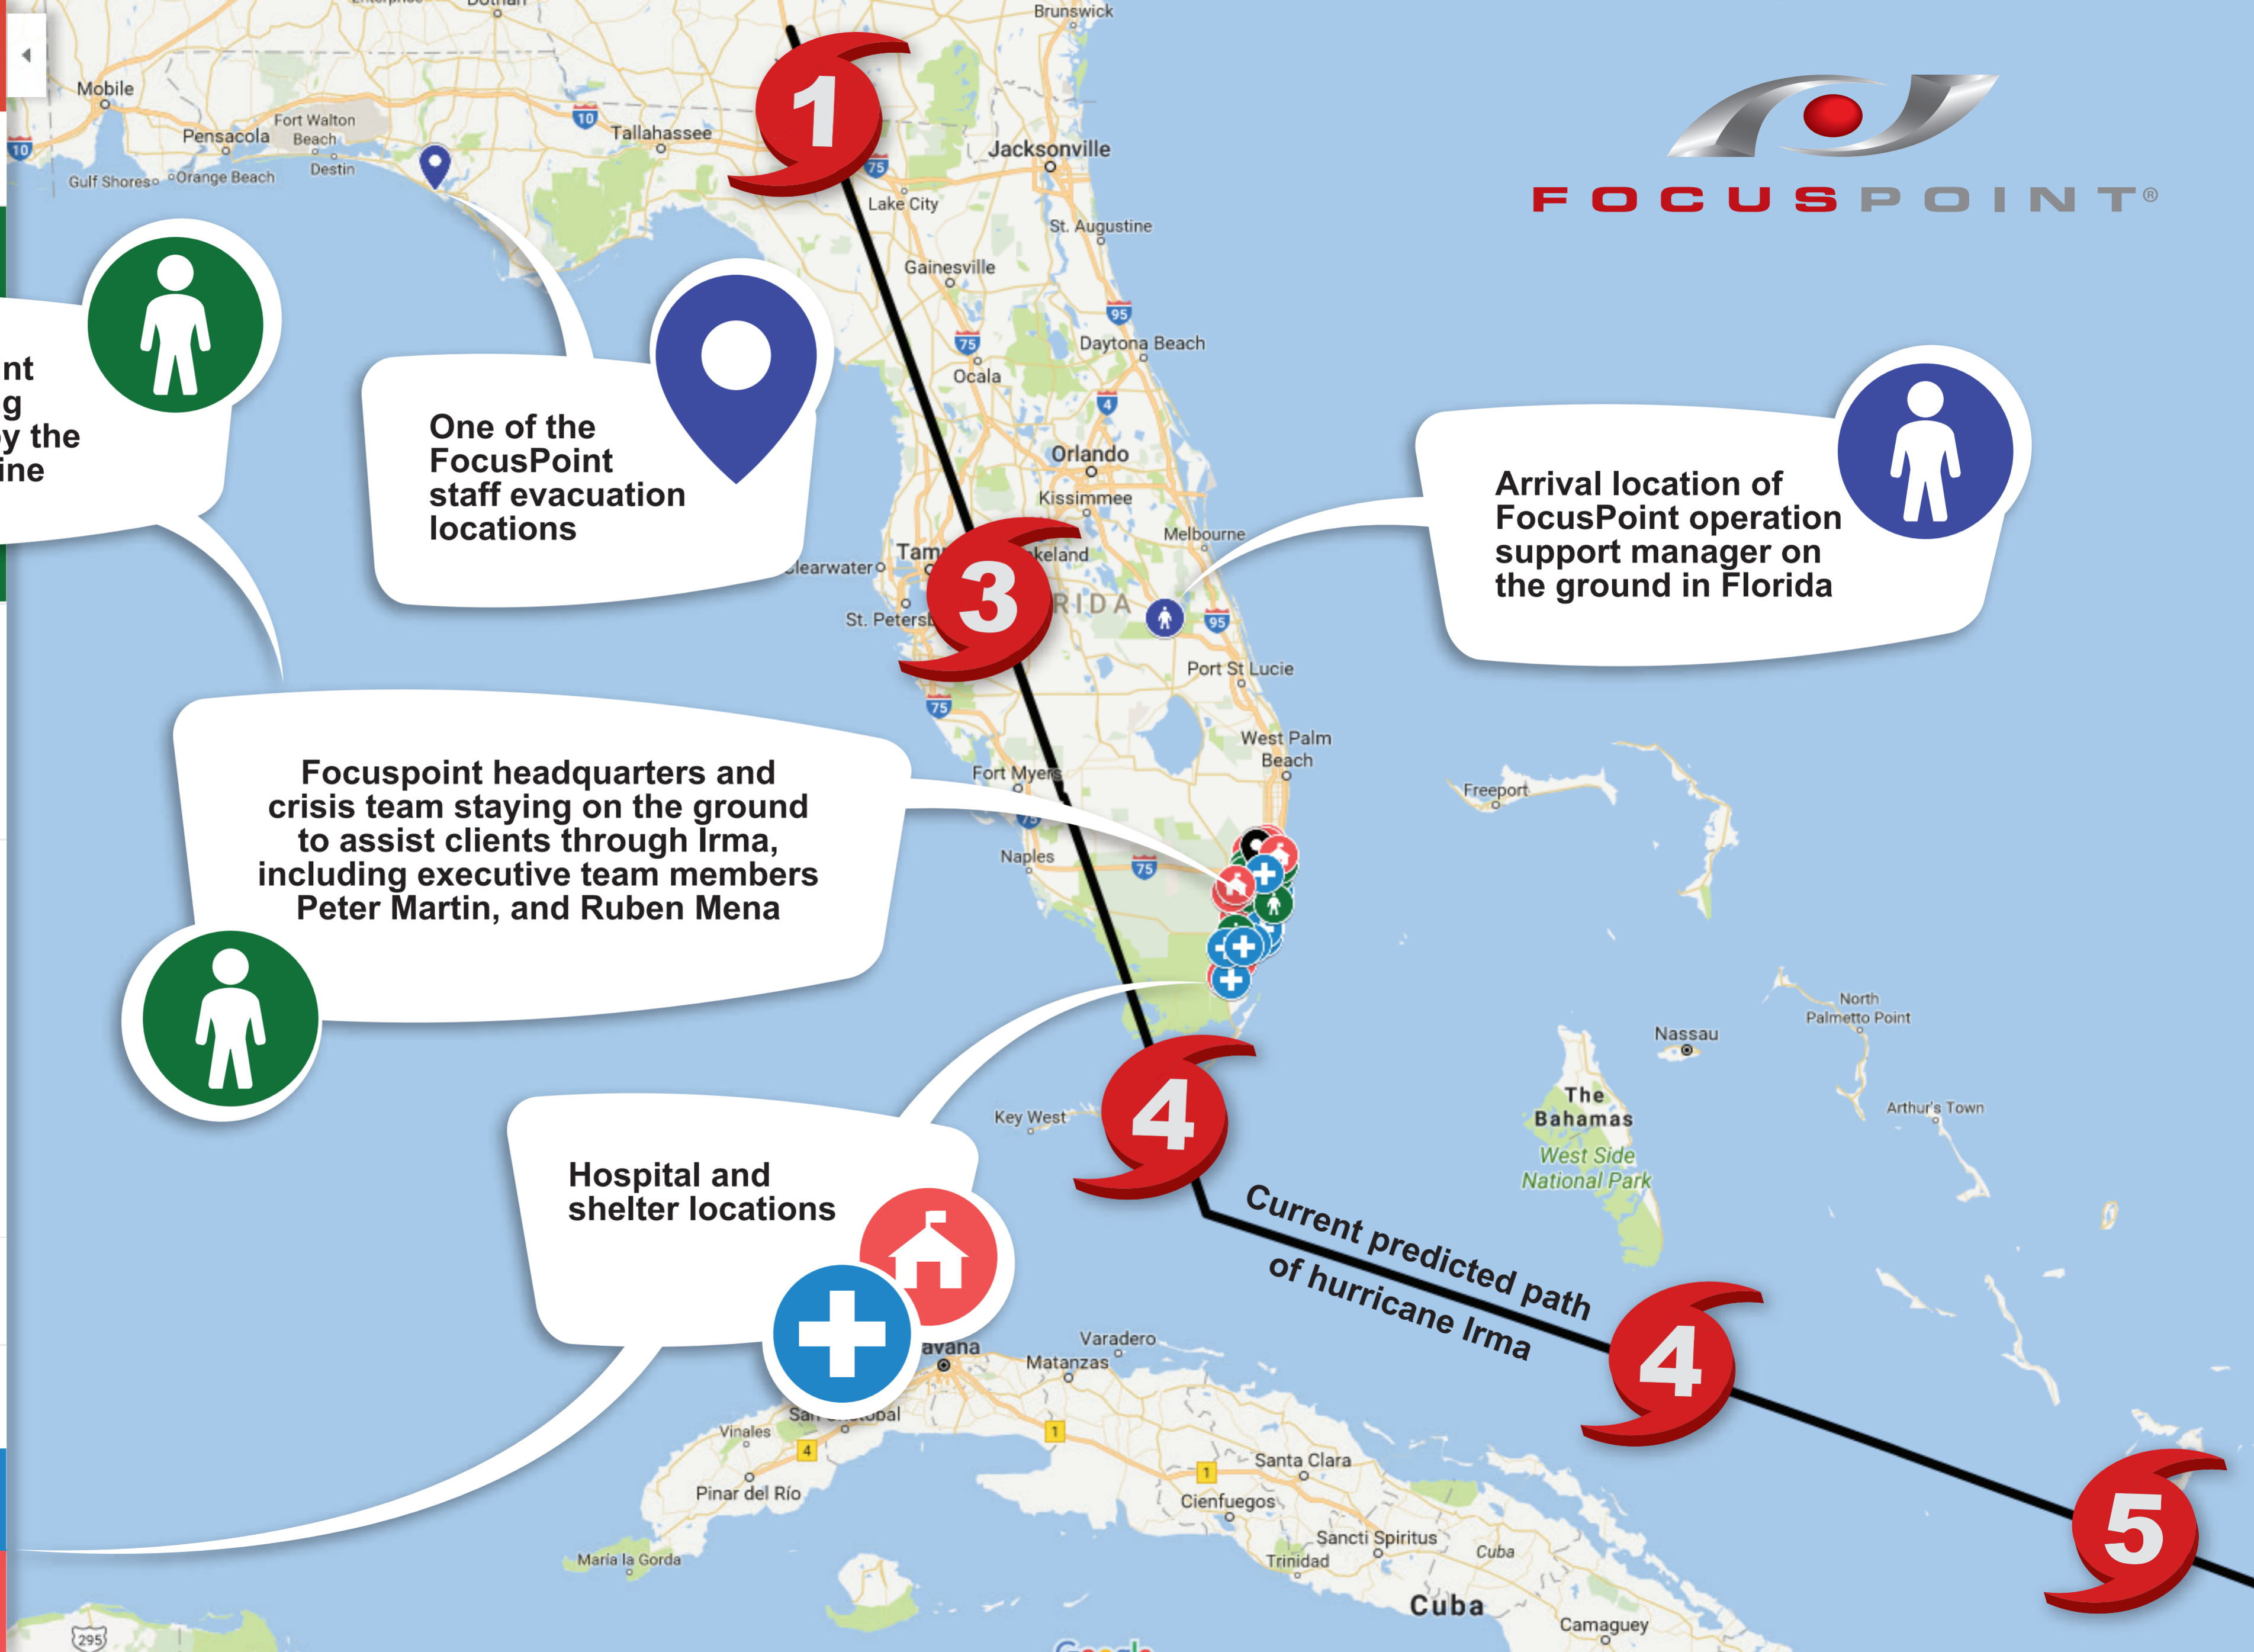

Open in My Maps

- Employee Home Address
 - Peter Martin
 - Ryan Hawley
 - Ruben Mena
 - Joe Niederman
 - [6 MORE](#)

- Employee Location Updates
 - RANDY HAIGHT 2017-09-06
 - Andres Becerra evacuation destination

- Hurricane Irma
 - Irma 0500 (ET) 09/03/2017
 - Irma 1400 (ET) 09/04/2017
 - Irma 0300 (ET) 09/05/2017
 - Irma 0500 (ET) 09/05/2017
 - [18 MORE](#)

- Hurricane Jose
- Hurricane Katia

- Hospitals

- Shelters

Focuspoint staff being tracked by the CRC hotline

One of the FocusPoint staff evacuation locations

Arrival location of FocusPoint operation support manager on the ground in Florida

Focuspoint headquarters and crisis team staying on the ground to assist clients through Irma, including executive team members Peter Martin, and Ruben Mena

Hospital and shelter locations

Current predicted path of hurricane Irma